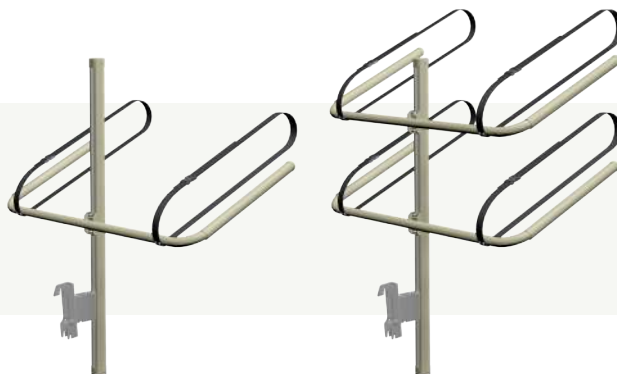

### Convenient Storage

Simply rest the paddle board or kayak on the rack and fasten with the two easy-release securing straps, ensuring your craft is quickly accessible for your next adventure.

### Mounts Dockside with Ease

Easily installs on our Classic or ShoreBridge® dock, transforming it into a convenient waterfront storage space.

### Construction

Perfect for the marine environment, our sturdy aluminum platform ensures your craft rests safely above the water, while the non-marring poly material also protects against surface damage.

### Fits One Kayak or Two Paddle Boards

The storage rack is adjustable to accommodate a single kayak or two paddle boards.