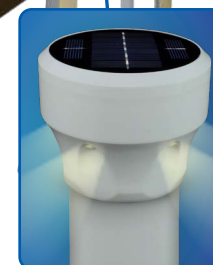

Leg frames available in Aluminum or Galvanized Steel.

ALUMINUM

GALVANIZED STEEL

Don't Let the Night End Your Day

Seize the entire day out on the waterfront with ShoreStation's Dock Bumper LED Light Caps. These solar-powered dock lights easily attach to the top of any ShoreStation GlidePole Dock Bumpers and provide 360 degrees of warm-white underglow lighting, adding a level of safety and style on your dock from dusk 'till dawn.