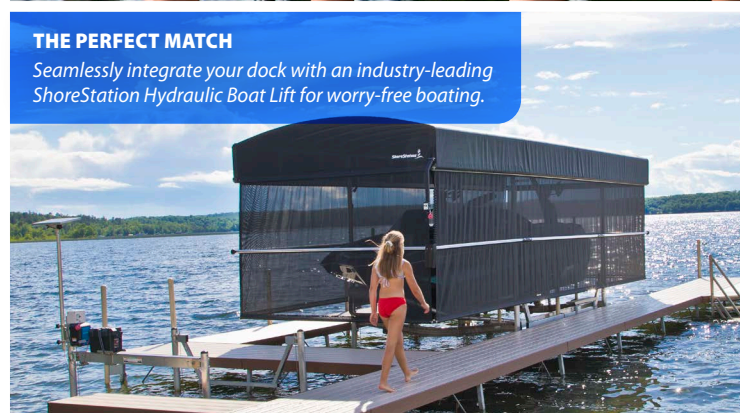

ShoreStation Owner - Gull Lake, MN

Time-tested. Simplicity.

Experience total peace of mind! Live it up on a meticulously-crafted dock that's maintenance-free, safety conscious, and can seamlessly integrate with ShoreStation Hydraulic Boat Lifts. With A-Frame legs that create a wide base to stand upon, ShoreStation's dock systems have unmatched stability compared to other docks on the market. From the galvanized steel or aluminum leg frames to the stainless steel hardware, everything is designed with durability and simplicity in mind.

SEE WHY SHORESTATION
IS AT THE FOREFRONT
OF SHOREFRONT!

MAINTENANCE-FREE

Designed to endure the elements, our powder-coated aluminum planking and sideboards offer unmatched durability and color that lasts a lifetime.

THE PERFECT MATCH

Seamlessly integrate your dock with an industry-leading ShoreStation Hydraulic Boat Lift for worry-free boating.

COOL TO THE TOUCH

Our non-skid finish planking stays cool to the touch on those hot summer days, while eliminating splinters, sharp edges or nails!